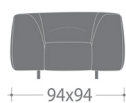

Base covered with different density non-deforming polyurethane foam. Frame in different kinds of wood and support interwoven elastic webbing completely covered and reinforced with polypropylene. Feet: dark chromium-plated metal.

Divano
Sofa

Isola sx
Longue
chair L

Divano
Sofa

Poltrona
Armchair

Divano
Sofa

Pouf
Footstool

Divano
laterale sx
One arm
sofa L

Pouf
Footstool